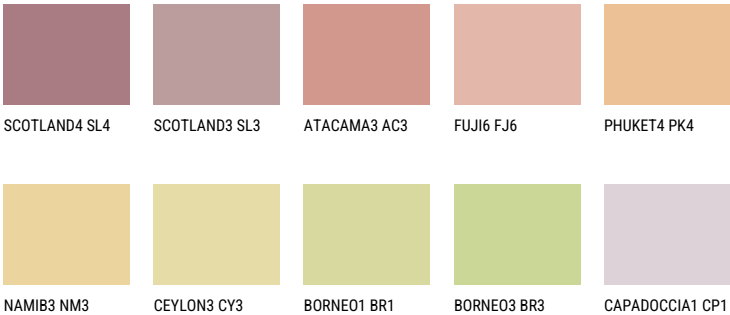

COLOUR DETAILS

INDIANA3 IN3

54% **TSR** 60%

Matching colours

COLOURS

For more information on plasters and paints, go to www.ceresit.ee

*The presented colours refer to plasters and paints offered by Ceresit. Due to the use of digital techniques, the presented colours might not represent the original ones, thus they cannot be considered as a reliable colour presentation. We recommend checking the authentic colour samples.

INTENSE

For more information on plasters and paints, go to
www.ceresit.ee

*The presented colours refer to plasters and paints offered by Ceresit. Due to the use of digital techniques, the presented colours might not represent the original ones, thus they cannot be considered as a reliable colour presentation. We recommend checking the authentic colour samples.