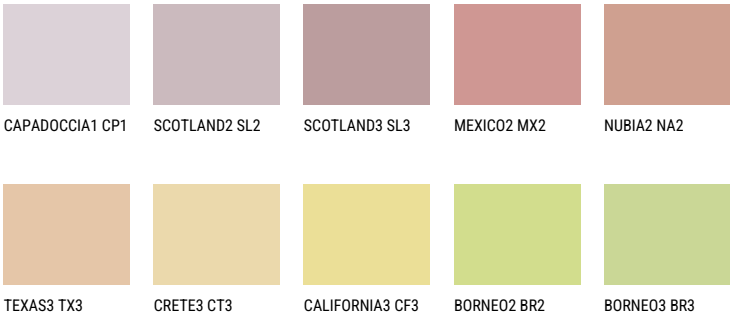

## INDIANA2 IN2

59% **TSR** 63%

### Matching colours

#### COLOURS

CAPADOCIA1 CP1   SCOTLAND2 SL2   SCOTLAND3 SL3   MEXICO2 MX2   NUBIA2 NA2  
TEXAS3 TX3   CRETE3 CT3   CALIFORNIA3 CF3   BORNEO2 BR2   BORNEO3 BR3

For more information on plasters and paints, go to [www.ceresit.ee](http://www.ceresit.ee)

\*The presented colours refer to plasters and paints offered by Ceresit. Due to the use of digital techniques, the presented colours might not represent the original ones, thus they cannot be considered as a reliable colour presentation. We recommend checking the authentic colour samples.