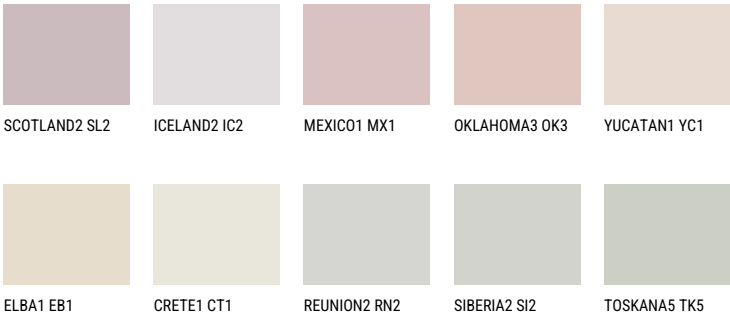

COLOUR DETAILS

INDIANA1 IN1

74% **TSR** 70%

Matching colours

COLOURS

For more information on plasters and paints, go to
www.ceresit.ee

*The presented colours refer to plasters and paints offered by Ceresit. Due to the use of digital techniques, the presented colours might not represent the original ones, thus they cannot be considered as a reliable colour presentation. We recommend checking the authentic colour samples.

*The presented colours refer to plasters and paints offered by Ceresit. Due to the use of digital techniques, the presented colours might not represent the original ones, thus they cannot be considered as a reliable colour presentation. We recommend checking the authentic colour samples.