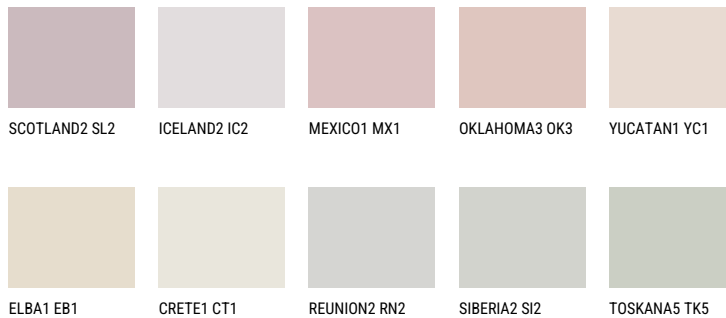

INDIANA1 IN174% **TSR** 70%**Matching colours****COLOURS**

For more information on plasters and paints, go to

www.ceresit.ee

*The presented colours refer to plasters and paints offered by Ceresit. Due to the use of digital techniques, the presented colours might not represent the original ones, thus they cannot be considered as a reliable colour presentation. We recommend checking the authentic colour samples.

*The presented colours refer to plasters and paints offered by Ceresit. Due to the use of digital techniques, the presented colours might not represent the original ones, thus they cannot be considered as a reliable colour presentation. We recommend checking the authentic colour samples.