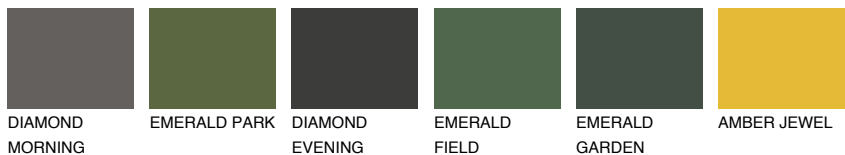

COLOUR DETAILS

ATACAMA1 AC1

65% TSR 67%

Matching colours

COLOURS

INTENSE

For more information on plasters and paints, go to www.ceresit.ee

*The presented colours refer to plasters and paints offered by Ceresit. Due to the use of digital techniques, the presented colours might not represent the original ones, thus they cannot be considered as a reliable colour presentation. We recommend checking the authentic colour samples.