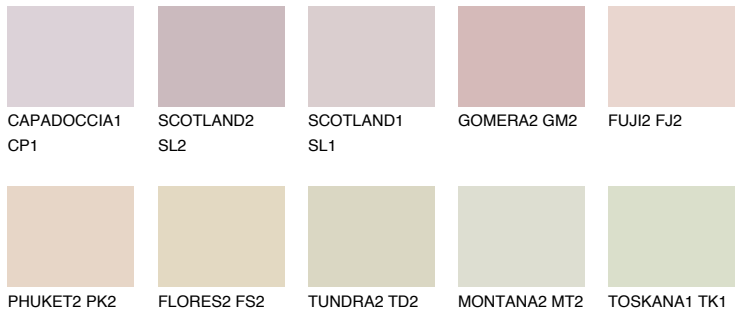

COLOUR DETAILS

ATACAMA1 AC1

65% TSR 67%

Matching colours

COLOURS

INTENSE

For more information on plasters and paints, go to www.ceresit.ee

*The presented colours refer to plasters and paints offered by Ceresit. Due to the use of digital techniques, the presented colours might not represent the original ones, thus they cannot be considered as a reliable colour presentation. We recommend checking the authentic colour samples.