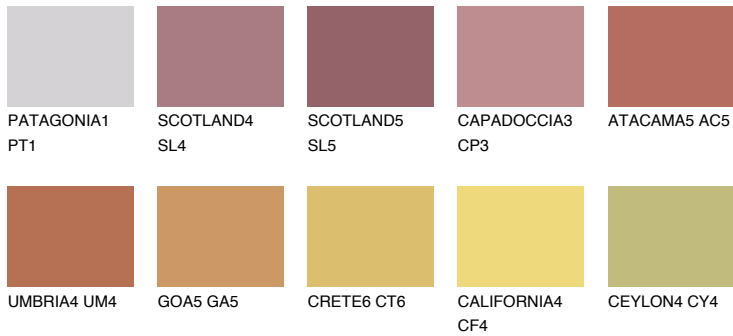

COLOUR DETAILS

UTAH6 UT6

☀ 23% **TSR** 49%

Matching colours

COLOURS

INTENSE

For more information on plasters and paints, go to www.ceresit.ee

*The presented colours refer to plasters and paints offered by Ceresit. Due to the use of digital techniques, the presented colours might not represent the original ones, thus they cannot be considered as a reliable colour presentation. We recommend checking the authentic colour samples.