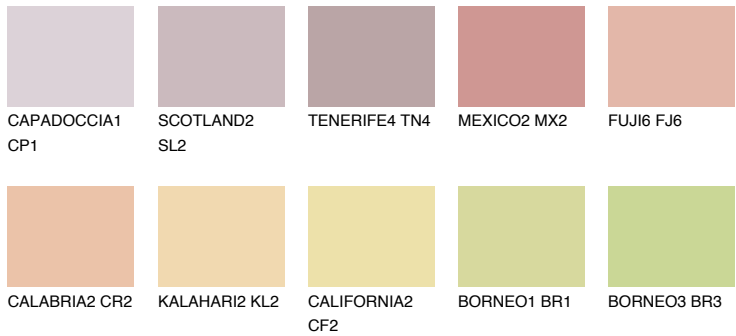

COLOUR DETAILS

UTAH2 UT2

54% TSR 61%

Matching colours

COLOURS

INTENSE

For more information on plasters and paints, go to www.ceresit.ee

*The presented colours refer to plasters and paints offered by Ceresit. Due to the use of digital techniques, the presented colours might not represent the original ones, thus they cannot be considered as a reliable colour presentation. We recommend checking the authentic colour samples.