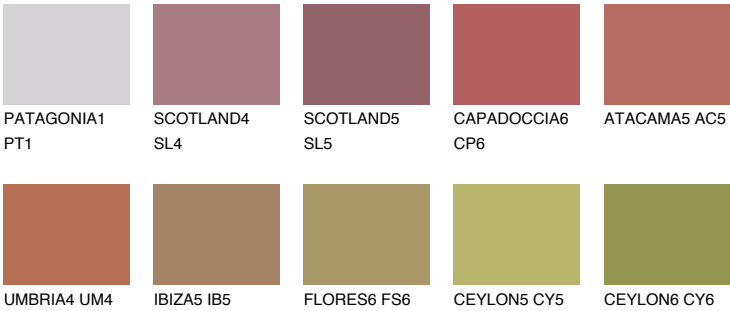

## OKLAHOMA6 OK6

☀ 23%    **TSR** 43%

### Matching colours

#### COLOURS

#### INTENSE

For more information on plasters and paints, go to  
[www.ceresit.ee](http://www.ceresit.ee)

\*The presented colours refer to plasters and paints offered by Ceresit. Due to the use of digital techniques, the presented colours might not represent the original ones, thus they cannot be considered as a reliable colour presentation. We recommend checking the authentic colour samples.