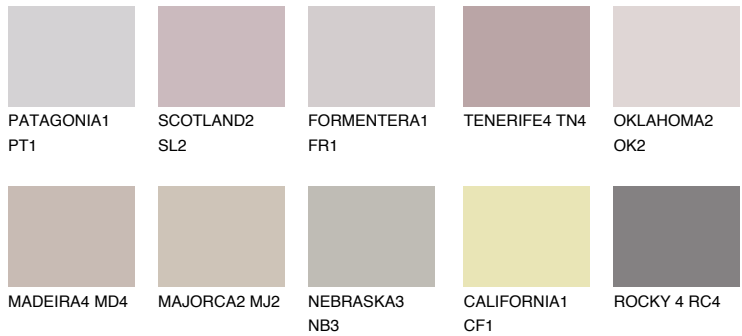

### Matching colours

#### COLOURS

#### INTENSE

For more information on plasters and paints, go to [www.ceresit.ee](http://www.ceresit.ee)

\*The presented colours refer to plasters and paints offered by Ceresit. Due to the use of digital techniques, the presented colours might not represent the original ones, thus they cannot be considered as a reliable colour presentation. We recommend checking the authentic colour samples.