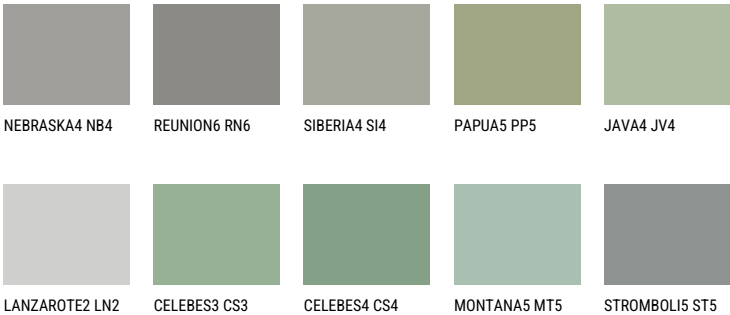

COLOUR DETAILS

SANTORINI5 SN5

☀️ 25% **TSR** 20%

Matching colours

COLOURS

For more information on plasters and paints, go to www.ceresit.ee

*The presented colours refer to plasters and paints offered by Ceresit. Due to the use of digital techniques, the presented colours might not represent the original ones, thus they cannot be considered as a reliable colour presentation. We recommend checking the authentic colour samples.

INTENSE

EMERALD FIELD

EMERALD LAND

EMERALD OASE

DIAMOND NIGHT

DIAMOND DAY

SAPPHIRE GLACIER

For more information on plasters and paints, go to
www.ceresit.ee

*The presented colours refer to plasters and paints offered by Ceresit. Due to the use of digital techniques, the presented colours might not represent the original ones, thus they cannot be considered as a reliable colour presentation. We recommend checking the authentic colour samples.