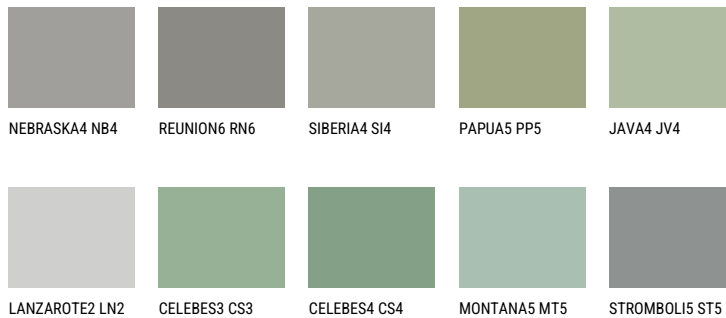

**SANTORINI5 SN5**☀️ 25% **TSR** 20%**Matching colours****COLOURS**

For more information on plasters and paints, go to

[www.ceresit.ee](http://www.ceresit.ee)

\*The presented colours refer to plasters and paints offered by Ceresit. Due to the use of digital techniques, the presented colours might not represent the original ones, thus they cannot be considered as a reliable colour presentation. We recommend checking the authentic colour samples.

## INTENSE

EMERALD FIELD

EMERALD LAND

EMERALD OASE

DIAMOND NIGHT

DIAMOND DAY

SAPPHIRE GLACIER

---

For more information on plasters and paints, go to  
[www.ceresit.ee](http://www.ceresit.ee)

\*The presented colours refer to plasters and paints offered by Ceresit. Due to the use of digital techniques, the presented colours might not represent the original ones, thus they cannot be considered as a reliable colour presentation. We recommend checking the authentic colour samples.