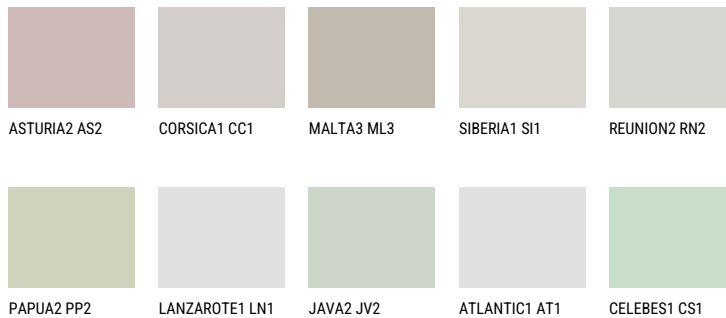

**SANTORINI1 SN1**69% **TSR** 62%**Matching colours****COLOURS**

For more information on plasters and paints, go to

[www.ceresit.ee](http://www.ceresit.ee)

\*The presented colours refer to plasters and paints offered by Ceresit. Due to the use of digital techniques, the presented colours might not represent the original ones, thus they cannot be considered as a reliable colour presentation. We recommend checking the authentic colour samples.

For more information on plasters and paints, go to  
[www.ceresit.ee](http://www.ceresit.ee)

\*The presented colours refer to plasters and paints offered by Ceresit. Due to the use of digital techniques, the presented colours might not represent the original ones, thus they cannot be considered as a reliable colour presentation. We recommend checking the authentic colour samples.