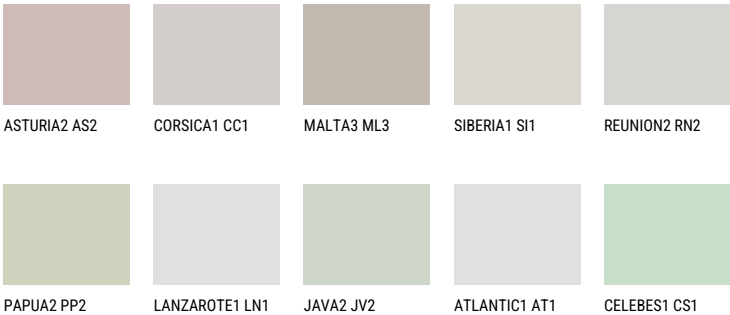

SANTORINI1 SN1

69% **TSR** 62%

Matching colours

COLOURS

For more information on plasters and paints, go to www.ceresit.ee

*The presented colours refer to plasters and paints offered by Ceresit. Due to the use of digital techniques, the presented colours might not represent the original ones, thus they cannot be considered as a reliable colour presentation. We recommend checking the authentic colour samples.

*The presented colours refer to plasters and paints offered by Ceresit. Due to the use of digital techniques, the presented colours might not represent the original ones, thus they cannot be considered as a reliable colour presentation. We recommend checking the authentic colour samples.