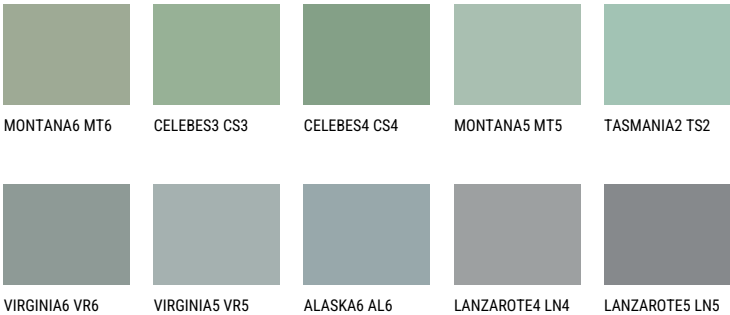

## STROMBOLI5 ST5

28% **TSR** 24%

### Matching colours

#### COLOURS

For more information on plasters and paints, go to [www.ceresit.ee](http://www.ceresit.ee)

\*The presented colours refer to plasters and paints offered by Ceresit. Due to the use of digital techniques, the presented colours might not represent the original ones, thus they cannot be considered as a reliable colour presentation. We recommend checking the authentic colour samples.

## INTENSE

DIAMOND SHADOW

DIAMOND DAY

SAPPHIRE CREEK

SAPPHIRE GLACIER

SAPPHIRE SEA

AMETHYST RAIN

---