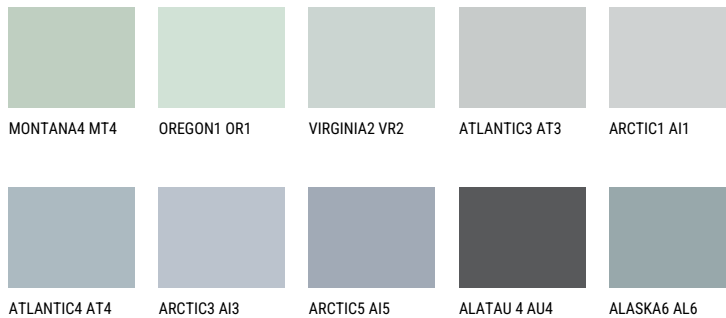

STROMBOLI2 ST2☀ 58% **TSR** 60%**Matching colours****COLOURS**

For more information on plasters and paints, go to

www.ceresit.ee

*The presented colours refer to plasters and paints offered by Ceresit. Due to the use of digital techniques, the presented colours might not represent the original ones, thus they cannot be considered as a reliable colour presentation. We recommend checking the authentic colour samples.

INTENSE

EMERALD OASE

DIAMOND NIGHT

SAPHIRE SEA

SAPHIRE CREEK

SAPHIRE GLACIER

SAPHIRE BAY

For more information on plasters and paints, go to
www.ceresit.ee

*The presented colours refer to plasters and paints offered by Ceresit. Due to the use of digital techniques, the presented colours might not represent the original ones, thus they cannot be considered as a reliable colour presentation. We recommend checking the authentic colour samples.