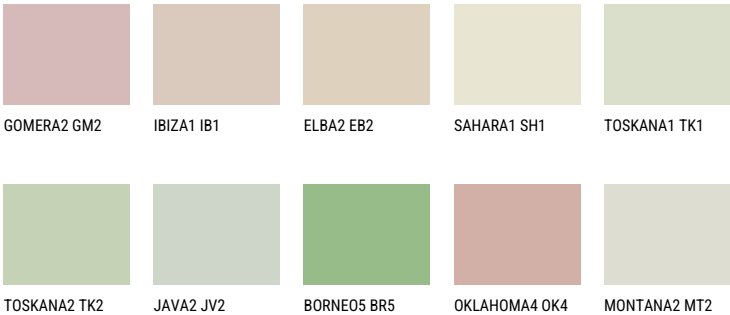

SAHARA4 SH4

67% **TSR** 67%

Matching colours

COLOURS

For more information on plasters and paints, go to www.ceresit.ee

*The presented colours refer to plasters and paints offered by Ceresit. Due to the use of digital techniques, the presented colours might not represent the original ones, thus they cannot be considered as a reliable colour presentation. We recommend checking the authentic colour samples.

INTENSE

DIAMOND
MORNING

EMERALD PARK

DIAMOND EVENING

AMBER BEACH

EMERALD GARDEN

AMBER GLASS

For more information on plasters and paints, go to
www.ceresit.ee

*The presented colours refer to plasters and paints offered by Ceresit. Due to the use of digital techniques, the presented colours might not represent the original ones, thus they cannot be considered as a reliable colour presentation. We recommend checking the authentic colour samples.