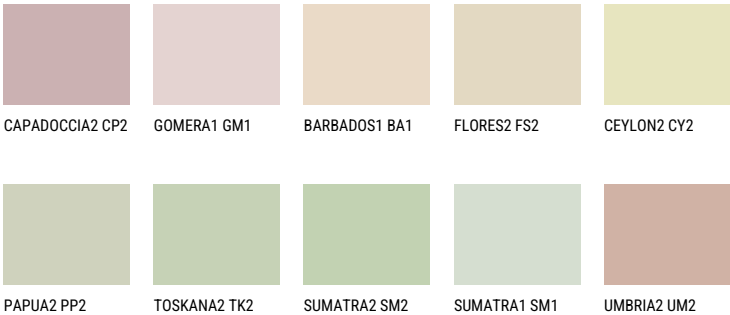

# COLOUR DETAILS

## SAHARA2 SH2

75% **TSR** 71%

### Matching colours

#### COLOURS

For more information on plasters and paints, go to [www.ceresit.ee](http://www.ceresit.ee)

\*The presented colours refer to plasters and paints offered by Ceresit. Due to the use of digital techniques, the presented colours might not represent the original ones, thus they cannot be considered as a reliable colour presentation. We recommend checking the authentic colour samples.