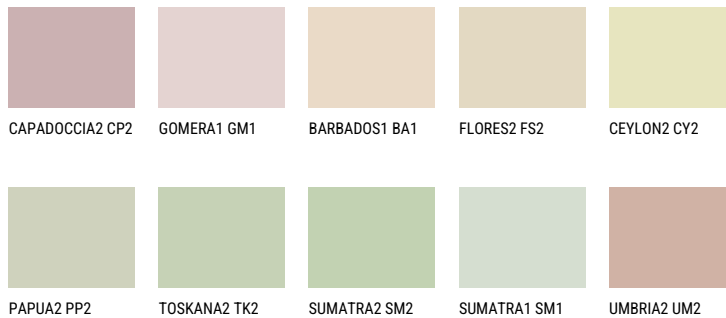

SAHARA2 SH275% **TSR** 71%**Matching colours****COLOURS**

For more information on plasters and paints, go to

www.ceresit.ee

*The presented colours refer to plasters and paints offered by Ceresit. Due to the use of digital techniques, the presented colours might not represent the original ones, thus they cannot be considered as a reliable colour presentation. We recommend checking the authentic colour samples.

INTENSE

RUBY HEART

QUARTZ EARTH

DIAMOND
MORNING

RUBY ROSE

AMBER PATH

EMERALD PARK

For more information on plasters and paints, go to
www.ceresit.ee

*The presented colours refer to plasters and paints offered by Ceresit. Due to the use of digital techniques, the presented colours might not represent the original ones, thus they cannot be considered as a reliable colour presentation. We recommend checking the authentic colour samples.