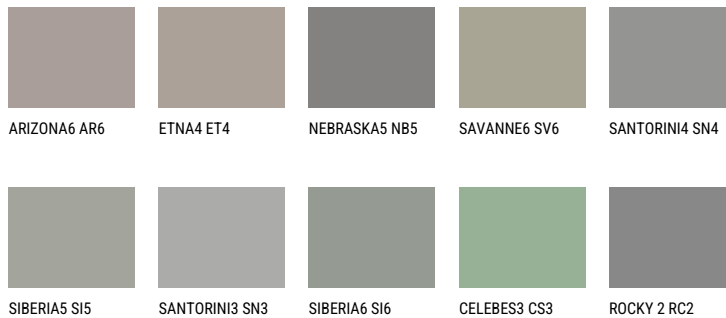

REUNION6 RN6☀ 25% **TSR** 21%**Matching colours****COLOURS**

For more information on plasters and paints, go to

www.ceresit.ee

*The presented colours refer to plasters and paints offered by Ceresit. Due to the use of digital techniques, the presented colours might not represent the original ones, thus they cannot be considered as a reliable colour presentation. We recommend checking the authentic colour samples.

INTENSE

AMETHYST OCEAN

RUBY HEART

QUARTZ MOUNT

QUARTZ EARTH

QUARTZ GROUND

RUBY SUNSET

For more information on plasters and paints, go to
www.ceresit.ee

*The presented colours refer to plasters and paints offered by Ceresit. Due to the use of digital techniques, the presented colours might not represent the original ones, thus they cannot be considered as a reliable colour presentation. We recommend checking the authentic colour samples.