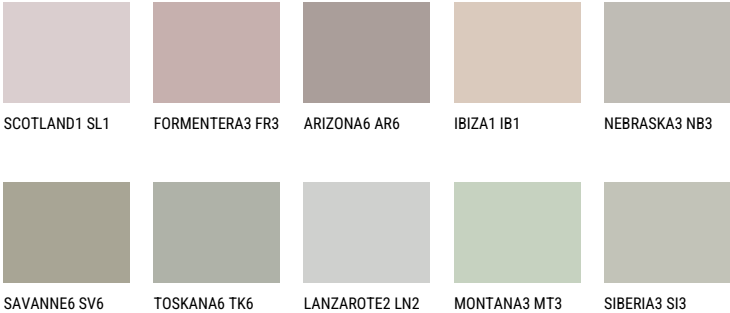

REUNION4 RN4

47% **TSR** 41%

Matching colours

COLOURS

For more information on plasters and paints, go to www.ceresit.ee

*The presented colours refer to plasters and paints offered by Ceresit. Due to the use of digital techniques, the presented colours might not represent the original ones, thus they cannot be considered as a reliable colour presentation. We recommend checking the authentic colour samples.

INTENSE

DIAMOND
MORNING

EMERALD PARK

DIAMOND EVENING

AMBER BEACH

EMERALD GARDEN

AMBER GLASS

For more information on plasters and paints, go to

www.ceresit.ee

*The presented colours refer to plasters and paints offered by Ceresit. Due to the use of digital techniques, the presented colours might not represent the original ones, thus they cannot be considered as a reliable colour presentation. We recommend checking the authentic colour samples.