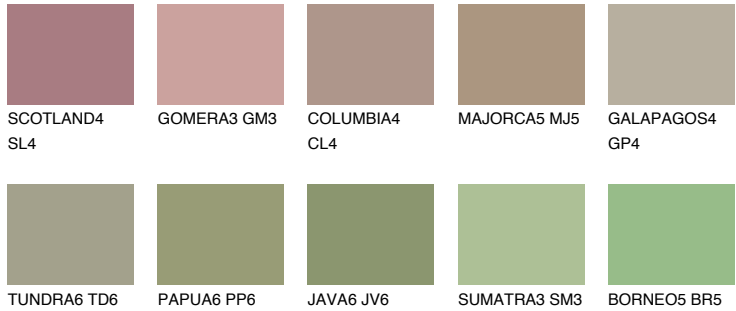

COLOUR DETAILS

PAMPA5 PM5

37% **TSR** 50%

Matching colours

COLOURS

INTENSE

For more information on plasters and paints, go to www.ceresit.ee

*The presented colours refer to plasters and paints offered by Ceresit. Due to the use of digital techniques, the presented colours might not represent the original ones, thus they cannot be considered as a reliable colour presentation. We recommend checking the authentic colour samples.