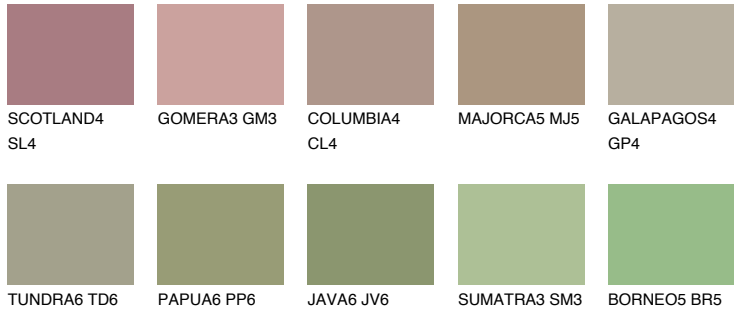

COLOUR DETAILS

PAMPA5 PM5

37% TSR 50%

Matching colours

COLOURS

INTENSE

For more information on plasters and paints, go to www.ceresit.ee

*The presented colours refer to plasters and paints offered by Ceresit. Due to the use of digital techniques, the presented colours might not represent the original ones, thus they cannot be considered as a reliable colour presentation. We recommend checking the authentic colour samples.