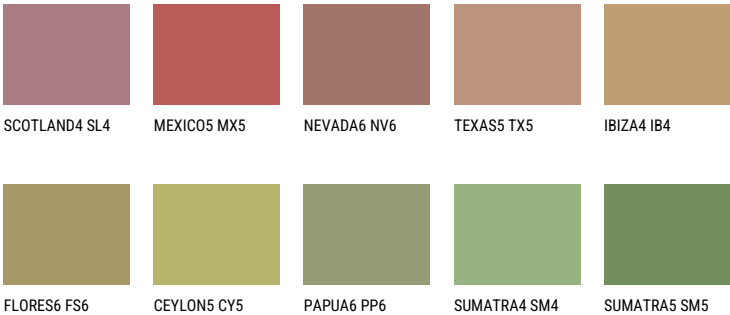

ELBA5 EB5

33% **TSR** 32%

Matching colours

COLOURS

For more information on plasters and paints, go to www.ceresit.ee

*The presented colours refer to plasters and paints offered by Ceresit. Due to the use of digital techniques, the presented colours might not represent the original ones, thus they cannot be considered as a reliable colour presentation. We recommend checking the authentic colour samples.

*The presented colours refer to plasters and paints offered by Ceresit. Due to the use of digital techniques, the presented colours might not represent the original ones, thus they cannot be considered as a reliable colour presentation. We recommend checking the authentic colour samples.