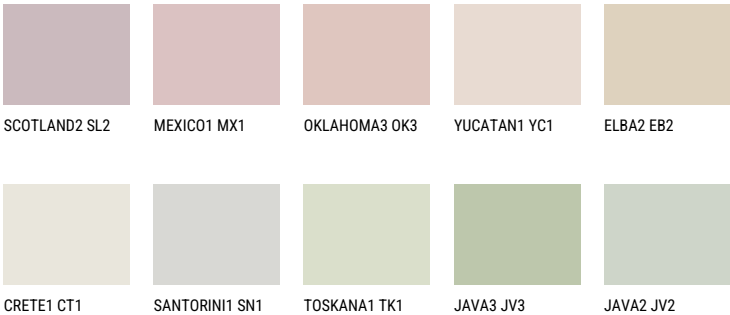

ELBA1 EB1

73% **TSR** 71%

Matching colours

COLOURS

For more information on plasters and paints, go to www.ceresit.ee

*The presented colours refer to plasters and paints offered by Ceresit. Due to the use of digital techniques, the presented colours might not represent the original ones, thus they cannot be considered as a reliable colour presentation. We recommend checking the authentic colour samples.

*The presented colours refer to plasters and paints offered by Ceresit. Due to the use of digital techniques, the presented colours might not represent the original ones, thus they cannot be considered as a reliable colour presentation. We recommend checking the authentic colour samples.