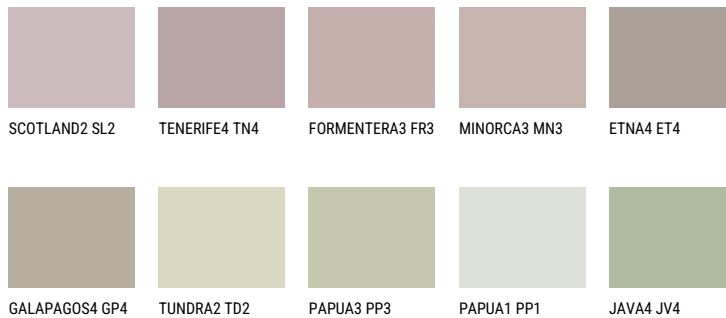

**MALTA3 ML3**☀ 49% **TSR 44%****Matching colours****COLOURS**

For more information on plasters and paints, go to

[www.ceresit.ee](http://www.ceresit.ee)

\*The presented colours refer to plasters and paints offered by Ceresit. Due to the use of digital techniques, the presented colours might not represent the original ones, thus they cannot be considered as a reliable colour presentation. We recommend checking the authentic colour samples.

## INTENSE

EMERALD PARK

DIAMOND EVENING

EMERALD FIELD

EMERALD GARDEN

AMBER JEWEL

EMERALD OASE

---

For more information on plasters and paints, go to  
[www.ceresit.ee](http://www.ceresit.ee)

\*The presented colours refer to plasters and paints offered by Ceresit. Due to the use of digital techniques, the presented colours might not represent the original ones, thus they cannot be considered as a reliable colour presentation. We recommend checking the authentic colour samples.