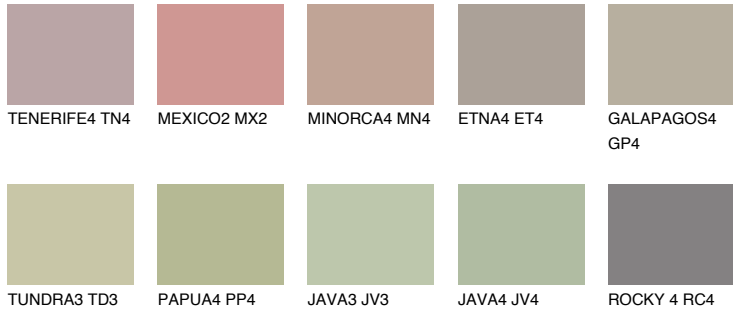

# COLOUR DETAILS

### Matching colours

#### COLOURS

#### INTENSE

For more information on plasters and paints, go to [www.ceresit.ee](http://www.ceresit.ee)

\*The presented colours refer to plasters and paints offered by Ceresit. Due to the use of digital techniques, the presented colours might not represent the original ones, thus they cannot be considered as a reliable colour presentation. We recommend checking the authentic colour samples.