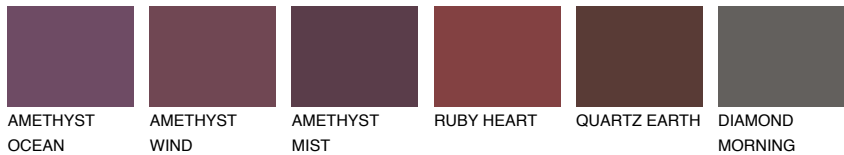

COLOUR DETAILS

CORSICA4 CC4

39% TSR 39%

Matching colours

COLOURS

INTENSE

For more information on plasters and paints, go to www.ceresit.ee

*The presented colours refer to plasters and paints offered by Ceresit. Due to the use of digital techniques, the presented colours might not represent the original ones, thus they cannot be considered as a reliable colour presentation. We recommend checking the authentic colour samples.