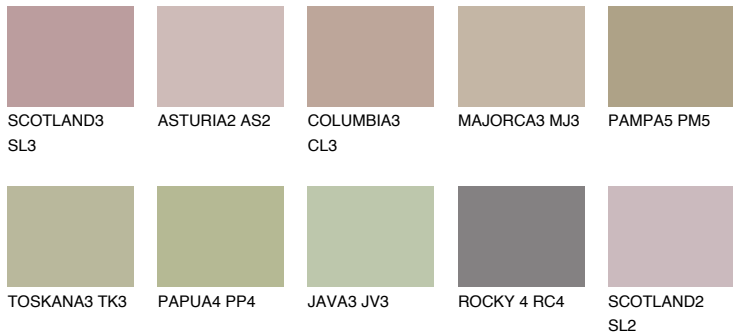

# COLOUR DETAILS

### Matching colours

#### COLOURS

#### INTENSE

For more information on plasters and paints, go to [www.ceresit.ee](http://www.ceresit.ee)

\*The presented colours refer to plasters and paints offered by Ceresit. Due to the use of digital techniques, the presented colours might not represent the original ones, thus they cannot be considered as a reliable colour presentation. We recommend checking the authentic colour samples.