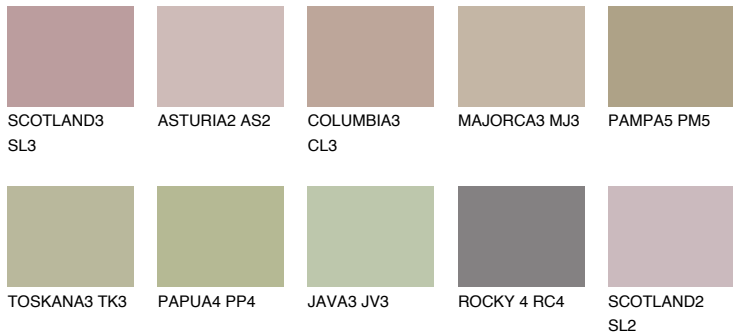

COLOUR DETAILS

CORSICA4 CC4

39% TSR 39%

Matching colours

COLOURS

INTENSE

For more information on plasters and paints, go to www.ceresit.ee

*The presented colours refer to plasters and paints offered by Ceresit. Due to the use of digital techniques, the presented colours might not represent the original ones, thus they cannot be considered as a reliable colour presentation. We recommend checking the authentic colour samples.