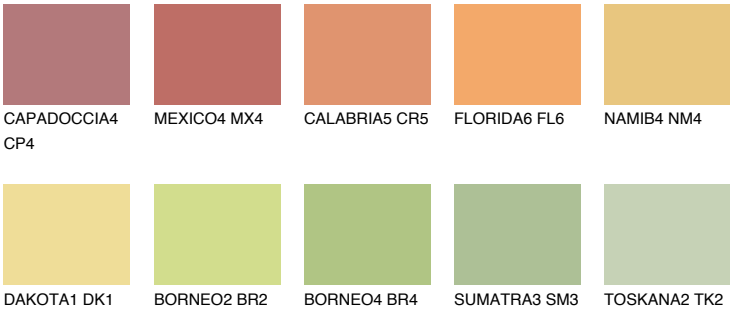

## CRETE6 CT6

53% TSR 51%

### Matching colours

#### COLOURS

#### INTENSE

For more information on plasters and paints, go to [www.ceresit.ee](http://www.ceresit.ee)

\*The presented colours refer to plasters and paints offered by Ceresit. Due to the use of digital techniques, the presented colours might not represent the original ones, thus they cannot be considered as a reliable colour presentation. We recommend checking the authentic colour samples.