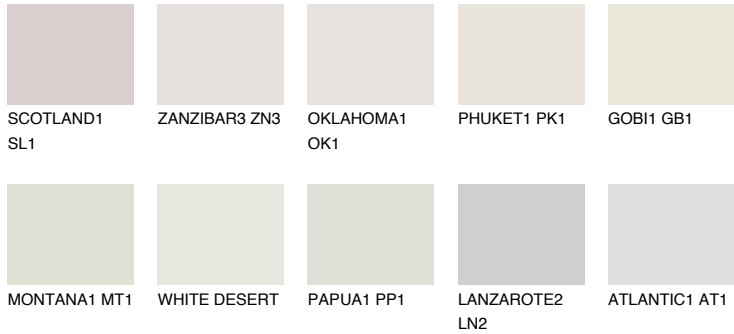

COLOUR DETAILS

CRETE1 CT1

79% TSR 73%

Matching colours

COLOURS

INTENSE

For more information on plasters and paints, go to www.ceresit.ee

*The presented colours refer to plasters and paints offered by Ceresit. Due to the use of digital techniques, the presented colours might not represent the original ones, thus they cannot be considered as a reliable colour presentation. We recommend checking the authentic colour samples.