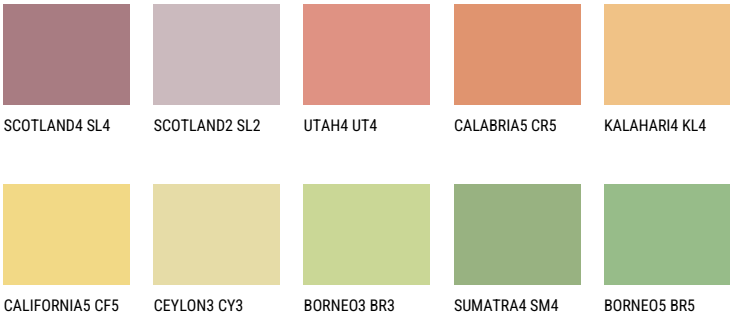

COLOUR DETAILS

DAKOTA5 DK5

57% **TSR** 60%

Matching colours

COLOURS

For more information on plasters and paints, go to www.ceresit.ee

*The presented colours refer to plasters and paints offered by Ceresit. Due to the use of digital techniques, the presented colours might not represent the original ones, thus they cannot be considered as a reliable colour presentation. We recommend checking the authentic colour samples.

INTENSE

EMERALD PARK

DIAMOND EVENING

EMERALD GARDEN

AMBER BEACH

SAPPHIRE SEA

SAPPHIRE CREEK

For more information on plasters and paints, go to
www.ceresit.ee

*The presented colours refer to plasters and paints offered by Ceresit. Due to the use of digital techniques, the presented colours might not represent the original ones, thus they cannot be considered as a reliable colour presentation. We recommend checking the authentic colour samples.