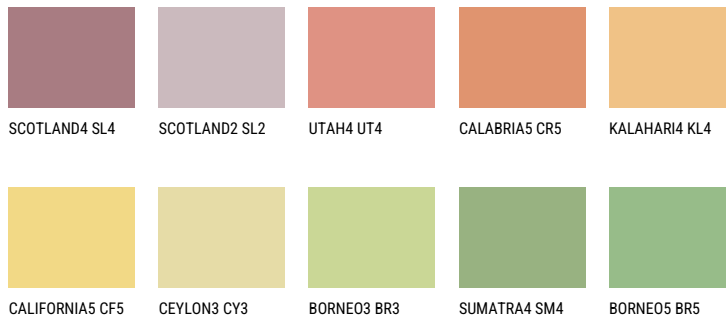

DAKOTA5 DK5☀ 57% **TSR** 60%**Matching colours****COLOURS**

For more information on plasters and paints, go to

www.ceresit.ee

*The presented colours refer to plasters and paints offered by Ceresit. Due to the use of digital techniques, the presented colours might not represent the original ones, thus they cannot be considered as a reliable colour presentation. We recommend checking the authentic colour samples.

INTENSE

EMERALD PARK

DIAMOND EVENING

EMERALD GARDEN

AMBER BEACH

SAPPHIRE SEA

SAPPHIRE CREEK

For more information on plasters and paints, go to
www.ceresit.ee

*The presented colours refer to plasters and paints offered by Ceresit. Due to the use of digital techniques, the presented colours might not represent the original ones, thus they cannot be considered as a reliable colour presentation. We recommend checking the authentic colour samples.