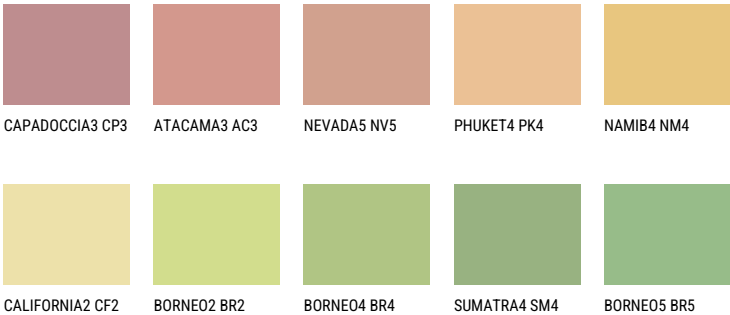

# COLOUR DETAILS

## DAKOTA2 DK2

69% **TSR** 65%

## Matching colours

### COLOURS

For more information on plasters and paints, go to [www.ceresit.ee](http://www.ceresit.ee)

\*The presented colours refer to plasters and paints offered by Ceresit. Due to the use of digital techniques, the presented colours might not represent the original ones, thus they cannot be considered as a reliable colour presentation. We recommend checking the authentic colour samples.