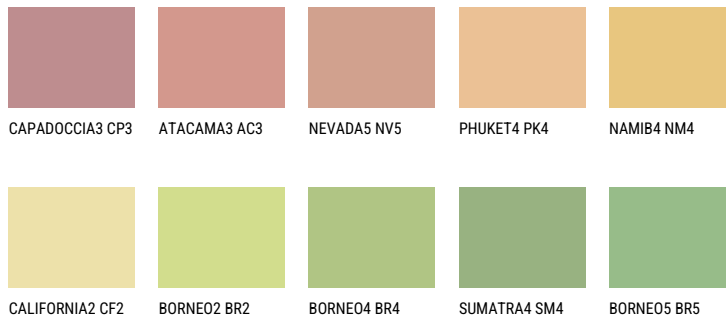

DAKOTA2 DK2☀️ 69% **TSR** 65%**Matching colours****COLOURS**

For more information on plasters and paints, go to

www.ceresit.ee

*The presented colours refer to plasters and paints offered by Ceresit. Due to the use of digital techniques, the presented colours might not represent the original ones, thus they cannot be considered as a reliable colour presentation. We recommend checking the authentic colour samples.

INTENSE

EMERALD PARK

DIAMOND EVENING

EMERALD GARDEN

AMBER BEACH

SAPPHIRE SEA

SAPPHIRE CREEK

For more information on plasters and paints, go to
www.ceresit.ee

*The presented colours refer to plasters and paints offered by Ceresit. Due to the use of digital techniques, the presented colours might not represent the original ones, thus they cannot be considered as a reliable colour presentation. We recommend checking the authentic colour samples.