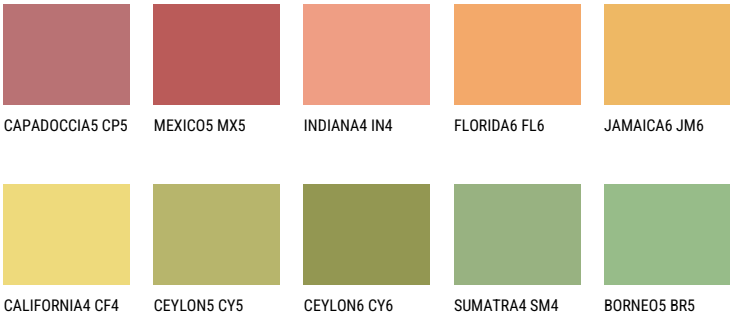

NAMIB5 NM5

58% **TSR** 60%

Matching colours

COLOURS

For more information on plasters and paints, go to www.ceresit.ee

*The presented colours refer to plasters and paints offered by Ceresit. Due to the use of digital techniques, the presented colours might not represent the original ones, thus they cannot be considered as a reliable colour presentation. We recommend checking the authentic colour samples.

INTENSE

EMERALD PARK

DIAMOND EVENING

EMERALD GARDEN

AMBER BEACH

SAPPHIRE SEA

SAPPHIRE CREEK

For more information on plasters and paints, go to
www.ceresit.ee

*The presented colours refer to plasters and paints offered by Ceresit. Due to the use of digital techniques, the presented colours might not represent the original ones, thus they cannot be considered as a reliable colour presentation. We recommend checking the authentic colour samples.