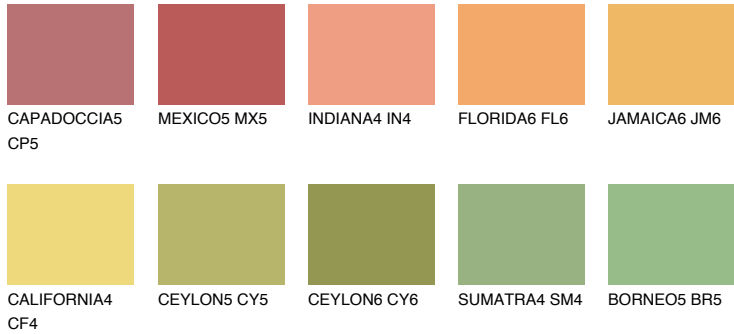

COLOUR DETAILS

NAMIB5 NM5

58% TSR 60%

Matching colours

COLOURS

INTENSE

For more information on plasters and paints, go to www.ceresit.ee

*The presented colours refer to plasters and paints offered by Ceresit. Due to the use of digital techniques, the presented colours might not represent the original ones, thus they cannot be considered as a reliable colour presentation. We recommend checking the authentic colour samples.