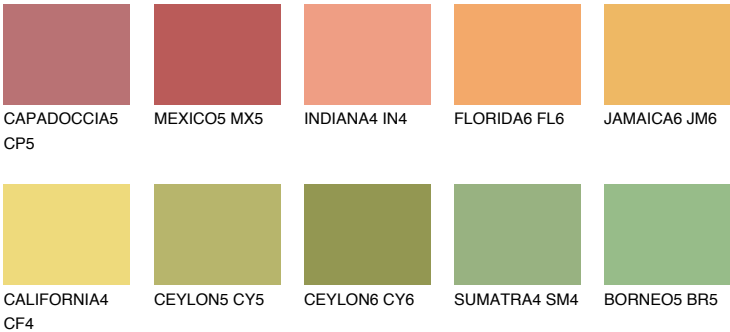

NAMIB5 NM5

58% **TSR** 60%

Matching colours

COLOURS

INTENSE

For more information on plasters and paints, go to www.ceresit.ee

*The presented colours refer to plasters and paints offered by Ceresit. Due to the use of digital techniques, the presented colours might not represent the original ones, thus they cannot be considered as a reliable colour presentation. We recommend checking the authentic colour samples.