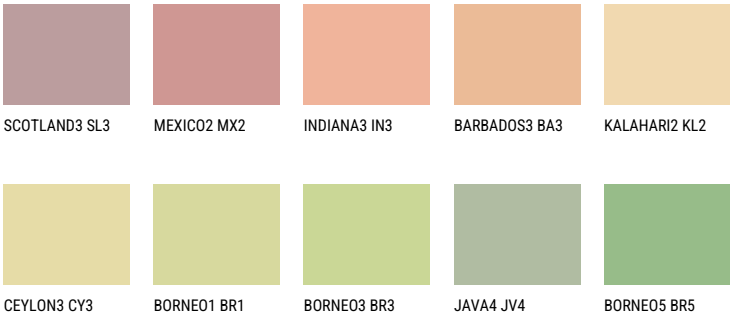

COLOUR DETAILS

NAMIB3 NM3

67% **TSR** 67%

Matching colours

COLOURS

For more information on plasters and paints, go to
www.ceresit.ee

*The presented colours refer to plasters and paints offered by Ceresit. Due to the use of digital techniques, the presented colours might not represent the original ones, thus they cannot be considered as a reliable colour presentation. We recommend checking the authentic colour samples.

INTENSE

EMERALD PARK

DIAMOND EVENING

EMERALD GARDEN

AMBER BEACH

SAPPHIRE SEA

SAPPHIRE CREEK

For more information on plasters and paints, go to
www.ceresit.ee

*The presented colours refer to plasters and paints offered by Ceresit. Due to the use of digital techniques, the presented colours might not represent the original ones, thus they cannot be considered as a reliable colour presentation. We recommend checking the authentic colour samples.