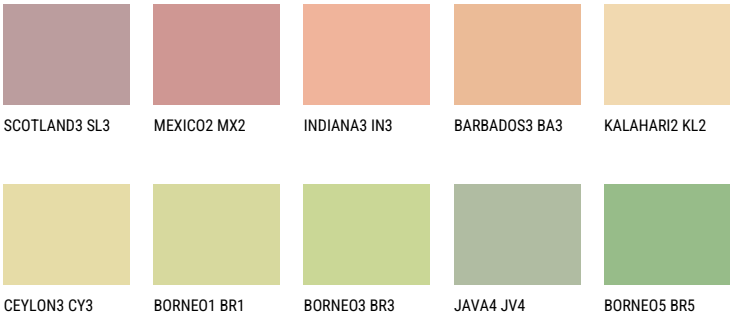

# COLOUR DETAILS

## NAMIB3 NM3

67% **TSR** 67%

## Matching colours

### COLOURS

For more information on plasters and paints, go to [www.ceresit.ee](http://www.ceresit.ee)

\*The presented colours refer to plasters and paints offered by Ceresit. Due to the use of digital techniques, the presented colours might not represent the original ones, thus they cannot be considered as a reliable colour presentation. We recommend checking the authentic colour samples.