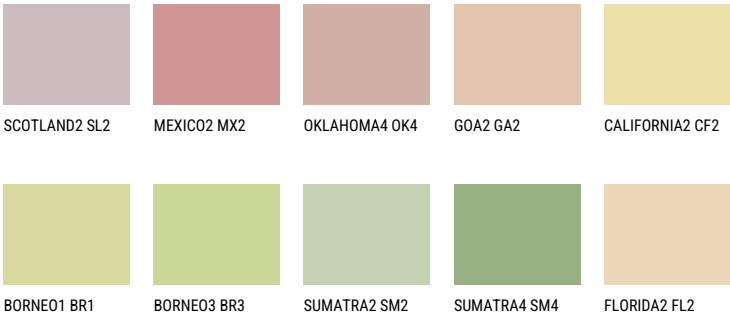

NAMIB2 NM2

70% **TSR** 69%

Matching colours

COLOURS

For more information on plasters and paints, go to www.ceresit.ee

*The presented colours refer to plasters and paints offered by Ceresit. Due to the use of digital techniques, the presented colours might not represent the original ones, thus they cannot be considered as a reliable colour presentation. We recommend checking the authentic colour samples.

INTENSE

QUARTZ GROUND

RUBY SUNSET

AMBER PATH

EMERALD PARK

DIAMOND EVENING

EMERALD FIELD

For more information on plasters and paints, go to
www.ceresit.ee

*The presented colours refer to plasters and paints offered by Ceresit. Due to the use of digital techniques, the presented colours might not represent the original ones, thus they cannot be considered as a reliable colour presentation. We recommend checking the authentic colour samples.