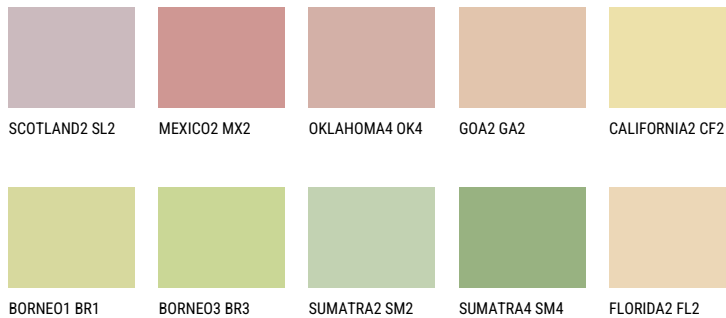

**NAMIB2 NM2**70% **TSR** 69%**Matching colours****COLOURS**

For more information on plasters and paints, go to

[www.ceresit.ee](http://www.ceresit.ee)

\*The presented colours refer to plasters and paints offered by Ceresit. Due to the use of digital techniques, the presented colours might not represent the original ones, thus they cannot be considered as a reliable colour presentation. We recommend checking the authentic colour samples.

## INTENSE

QUARTZ GROUND

RUBY SUNSET

AMBER PATH

EMERALD PARK

DIAMOND EVENING

EMERALD FIELD

---

For more information on plasters and paints, go to  
[www.ceresit.ee](http://www.ceresit.ee)

\*The presented colours refer to plasters and paints offered by Ceresit. Due to the use of digital techniques, the presented colours might not represent the original ones, thus they cannot be considered as a reliable colour presentation. We recommend checking the authentic colour samples.