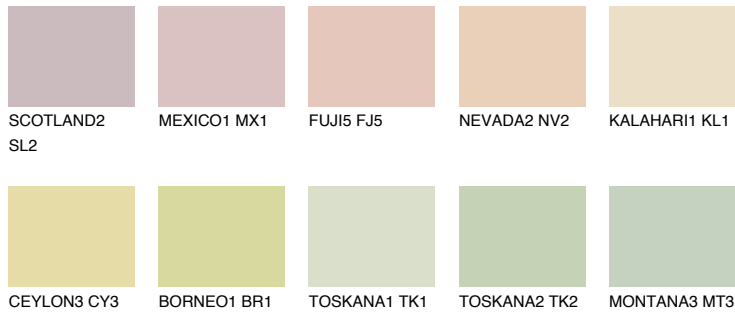

COLOUR DETAILS

NAMIB1 NM1

73% **TSR** 70%

Matching colours

COLOURS

INTENSE

For more information on plasters and paints, go to www.ceresit.ee

*The presented colours refer to plasters and paints offered by Ceresit. Due to the use of digital techniques, the presented colours might not represent the original ones, thus they cannot be considered as a reliable colour presentation. We recommend checking the authentic colour samples.