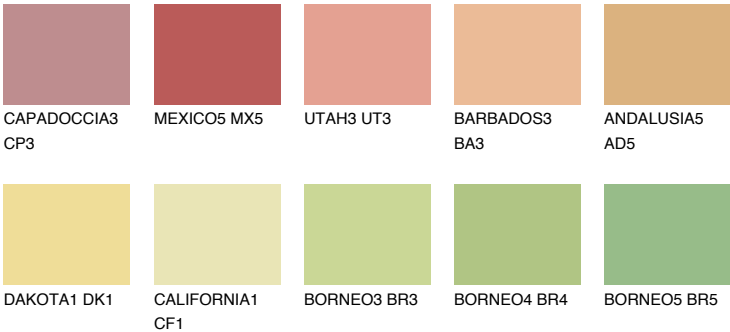

GOBI4 GB4

67% **TSR** 66%

Matching colours

COLOURS

INTENSE

For more information on plasters and paints, go to www.ceresit.ee

*The presented colours refer to plasters and paints offered by Ceresit. Due to the use of digital techniques, the presented colours might not represent the original ones, thus they cannot be considered as a reliable colour presentation. We recommend checking the authentic colour samples.