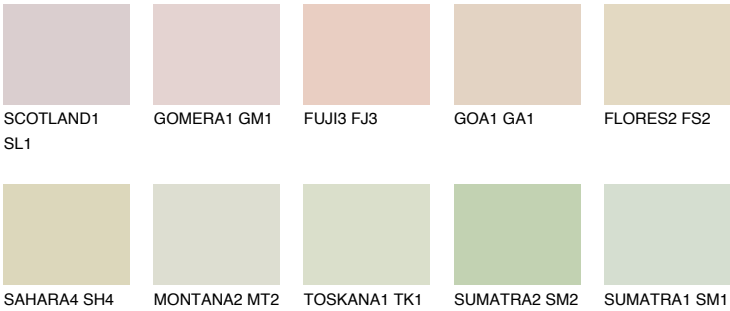

**GOBI2 GB2**

76% **TSR** 68%

## Matching colours

### COLOURS

### INTENSE

For more information on plasters and paints, go to [www.ceresit.ee](http://www.ceresit.ee)

\*The presented colours refer to plasters and paints offered by Ceresit. Due to the use of digital techniques, the presented colours might not represent the original ones, thus they cannot be considered as a reliable colour presentation. We recommend checking the authentic colour samples.