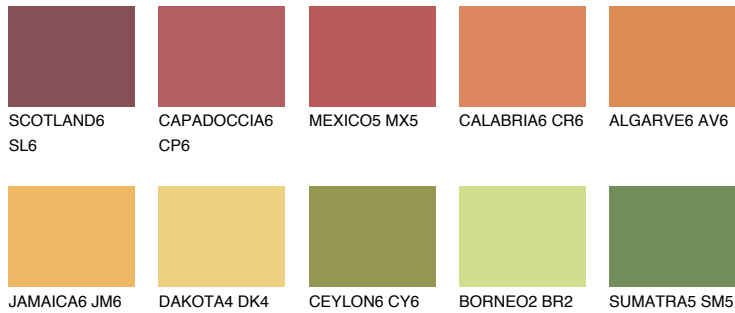

# COLOUR DETAILS

## KALAHARI6 KL6

33% TSR 44%

### Matching colours

#### COLOURS