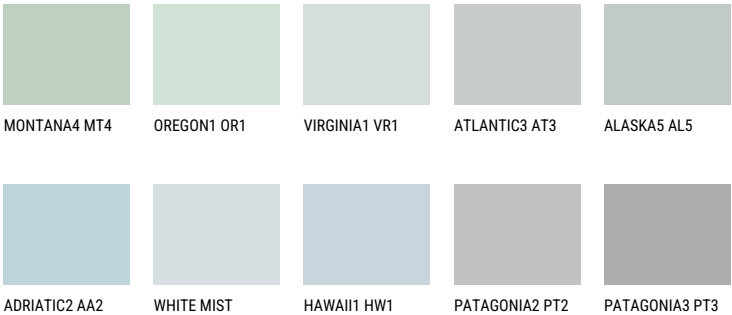

## ADRIATIC1 AA1

67% **TSR** 65%

### Matching colours

#### COLOURS

For more information on plasters and paints, go to [www.ceresit.ee](http://www.ceresit.ee)

\*The presented colours refer to plasters and paints offered by Ceresit. Due to the use of digital techniques, the presented colours might not represent the original ones, thus they cannot be considered as a reliable colour presentation. We recommend checking the authentic colour samples.